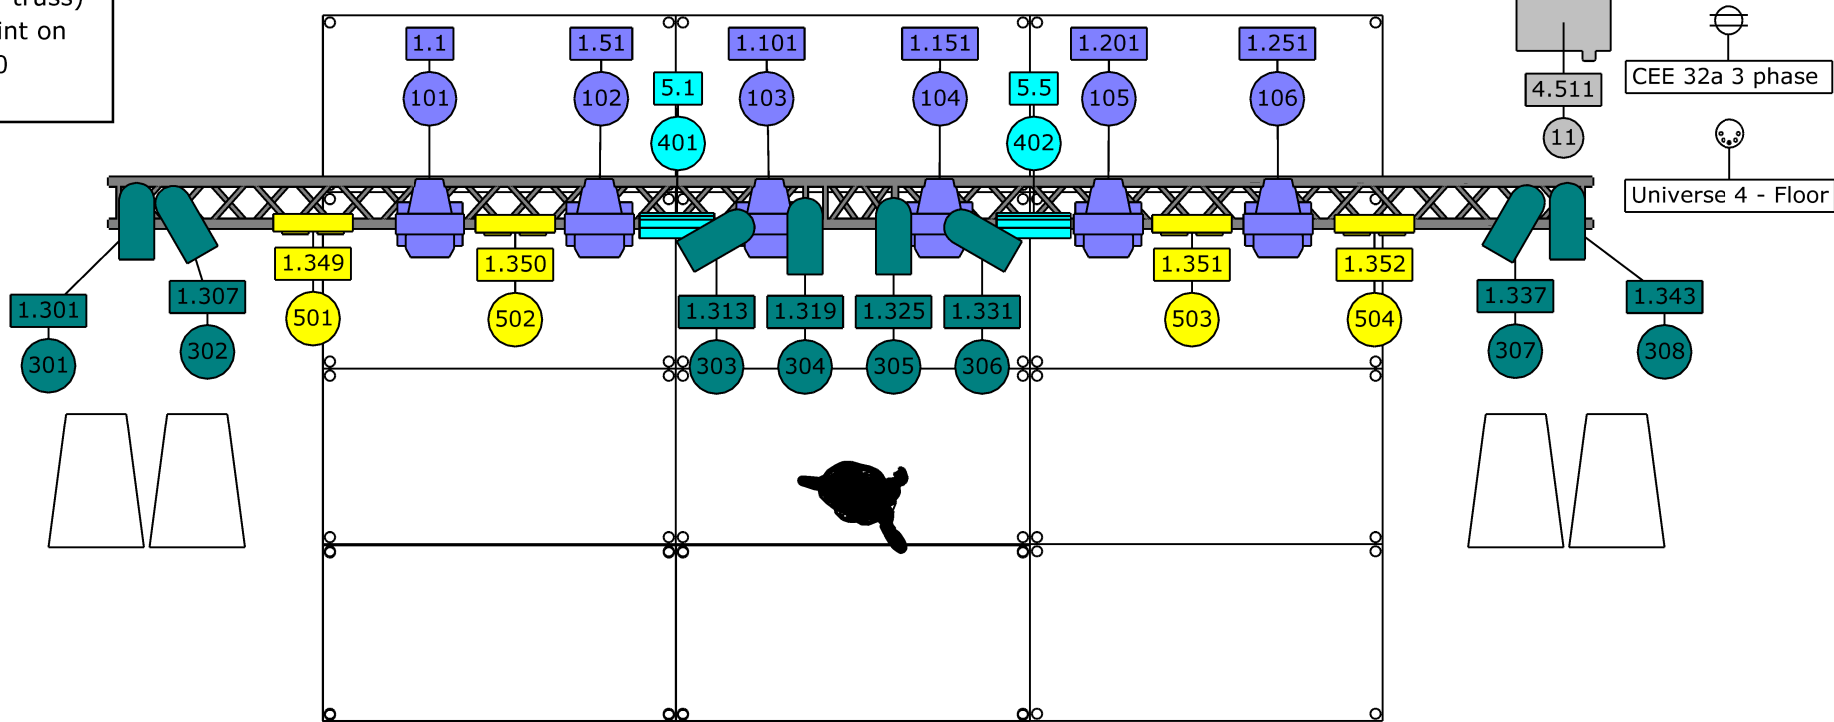

LX 1  
 No extra weight  
 Max trim: 5.90  
 (bottom of truss)  
 Lowest point on  
 truss: 5.10

Art-Net : Desk 2.0.0.1  
 Node 2.0.0.2 - 8 Universes

LX 2  
 Max 20 KG extra  
 Max trim : 5.90  
 (bottom of truss)

LX 3  
 Max 120 KG extra  
 Max trim : 5.90  
 (bottom of truss)

Symbol key

-  Rogue Outcast 1 BeamWash (12)
-  Stage Blinder 2 DMX (4)
-  Atomic 3000 (2)
-  Maverick Force 2 Profile (6)
-  Source Four PARNel (2)
-  Tour-Hazer II (1)