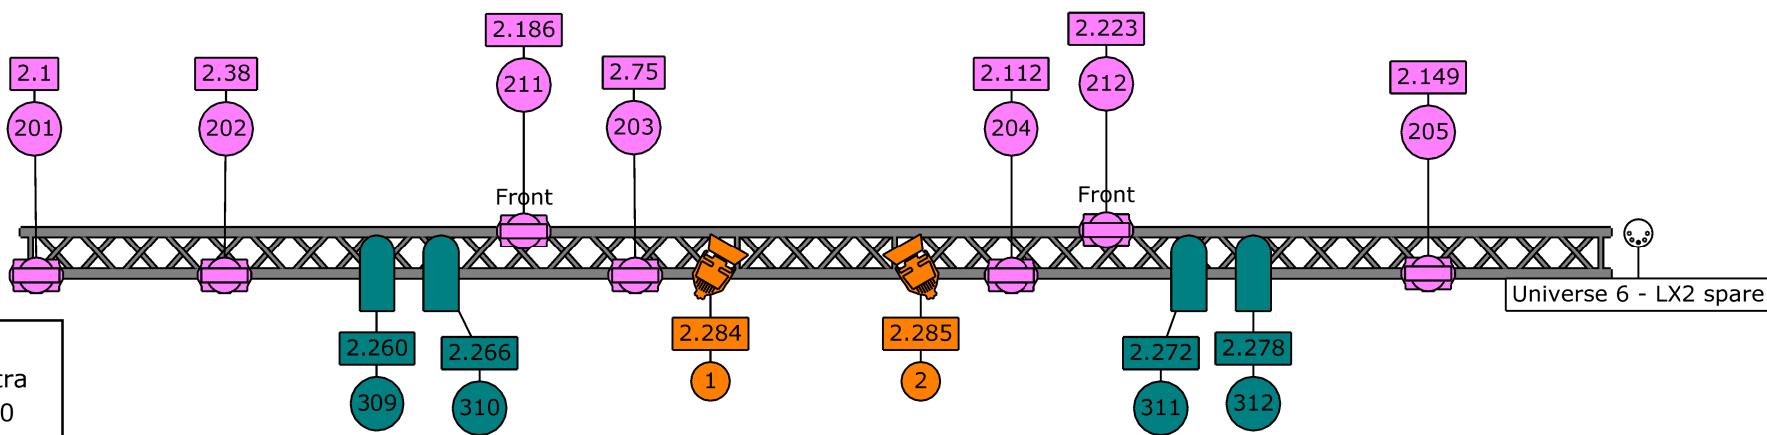

LX 1  
 No extra weight  
 Max trim: 5.90  
 (bottom of truss)  
 Lowest point on  
 truss: 5.10

Art-Net : Desk 2.0.0.1  
 Node 2.0.0.2 - 8 Universes

LX 2  
 Max 20 KG extra  
 Max trim : 5.90  
 (bottom of truss)

LX 3  
 Max 120 KG extra  
 Max trim : 5.90  
 (bottom of truss)

Symbol key

-  Rogue Outcast 1 BeamWash (12)
-  Stage Blinder 2 DMX (4)
-  Atomic 3000 (2)
-  Maverick Force 2 Profile (6)
-  Source Four PARNel (2)
-  Tour-Hazer II (1)