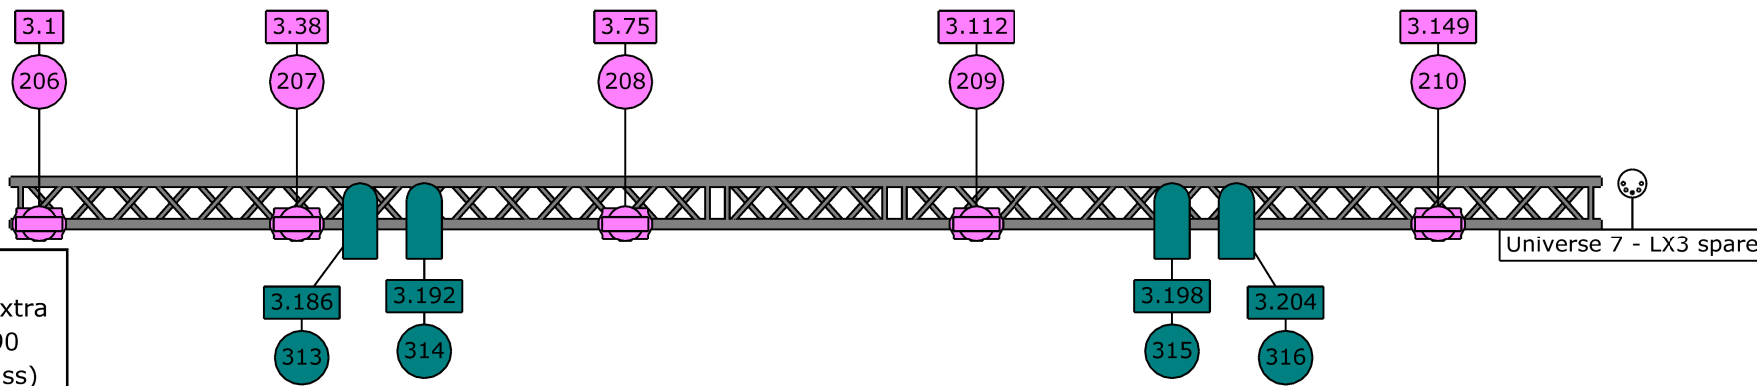

LX 1  
 No extra weight  
 Max trim: 5.90  
 (bottom of truss)  
 Lowest point on  
 truss: 5.10

Art-Net : Desk 2.0.0.1  
 Node 2.0.0.2 - 8 Universes

LX 2  
 Max 20 KG extra  
 Max trim : 5.90  
 (bottom of truss)

LX 3  
 Max 120 KG extra  
 Max trim : 5.90  
 (bottom of truss)

Symbol key

-  Rogue Outcast 1 BeamWash (12)
-  Stage Blinder 2 DMX (4)
-  Atomic 3000 (2)
-  Maverick Force 2 Profile (6)
-  Source Four PARNel (2)
-  Tour-Hazer II (1)